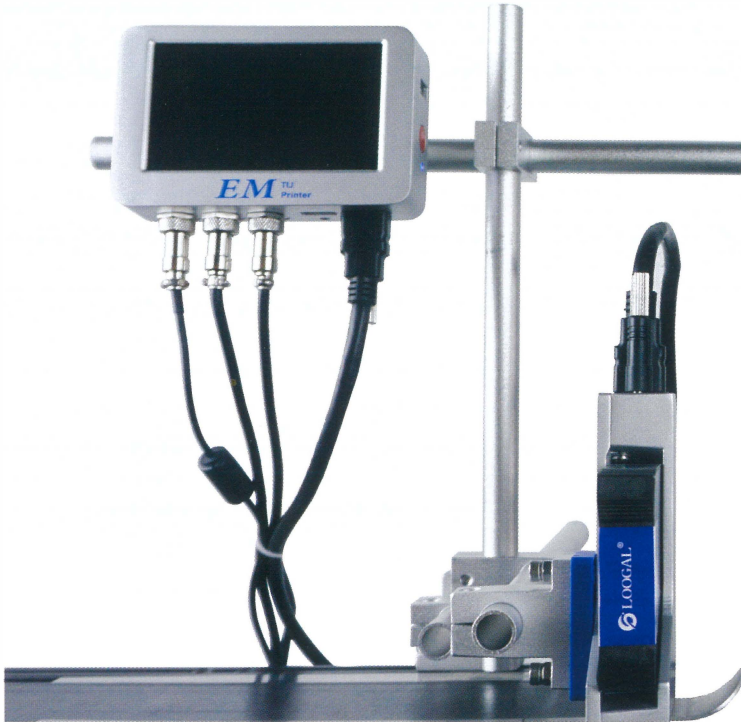

SERIES INKJET PRINTER

EM mini automatic

- With hp TIJ2.5 Technology
- 4.3-inch hd colorful touchscreen balances simplicity and efficiency
- Easy to use with multiple templates embedded
- Small in size, easy to install
- Cost-effective
- Support multi-language editing and printing

CERTIFICATES

APPLICATION

SPECIFICATIONS

PRINT SPECIFICATIONS	
Printing Height	EM-1 12.7mm EM-11 2*12.7mm
Frequency	Up to 4 characters/s @ 300*300 DPI
Resolution	300*300 DPI
Printable Content	Date, counters, text, images
DEVICE SPECIFICATIONS	
Interface Type	USB
Display	4.3-inch touchscreen
Std. Accessories	Touchscreen, printhead, sensor, cable, power supply, bracket, Insulation
Opt. Accessories	Synchronizer, spring bracket